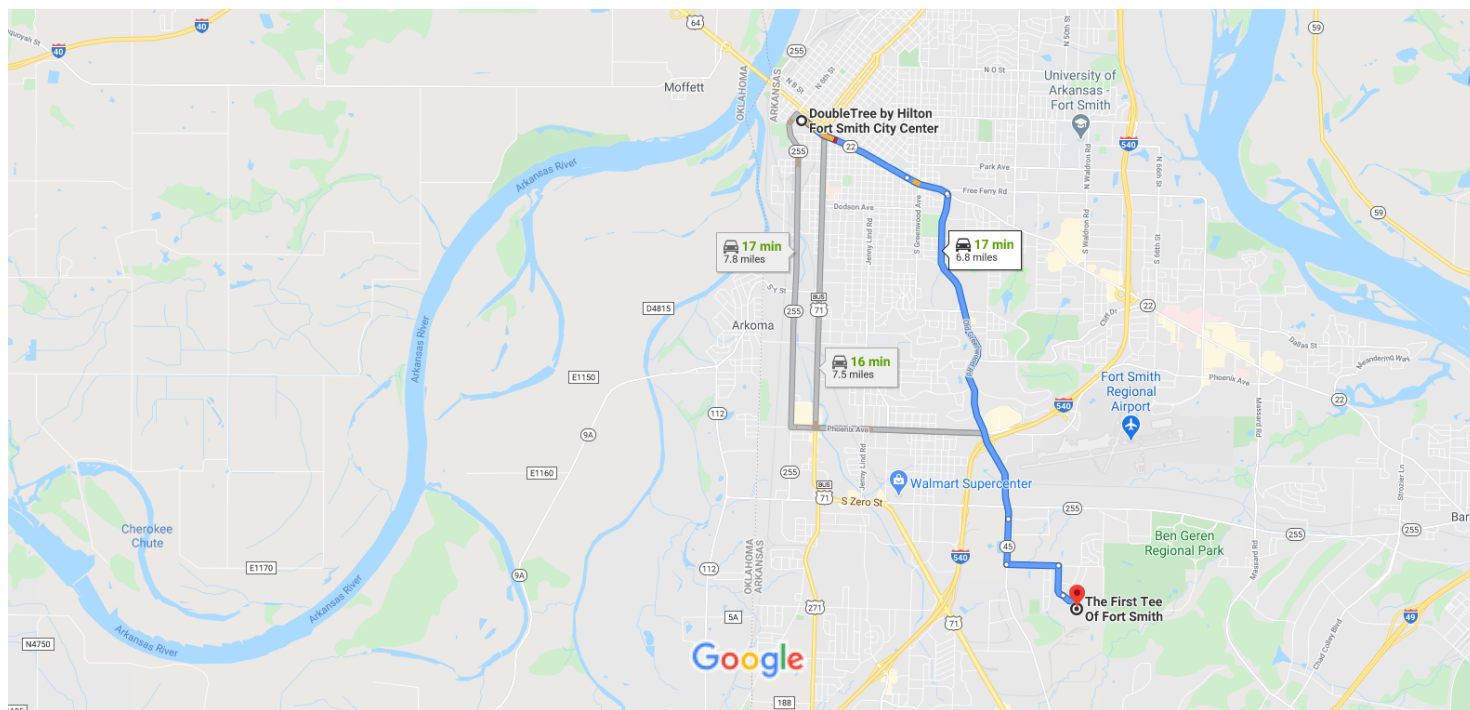

DoubleTree by Hilton Fort Smith City Center to The First Tee Of Fort Smith

Drive 6.8 miles, 17 min

Tour and Social

Map data ©2020 Google 1 mi

DoubleTree by Hilton Fort Smith City Center

700 Rogers Ave, Fort Smith, AR 72901

Follow Rogers Ave and Old Greenwood Rd to Geren Rd in Lon Norris Township

- 14 min (5.8 mi)
- ↑ 1. Head southeast on Rogers Ave toward S 9th St
1.3 mi
- ↑ 2. Continue straight to stay on Rogers Ave
Pass by Advance Auto Parts (on the right)
0.5 mi
- ↘ 3. Turn right toward Old Greenwood Rd
118 ft
- ↘ 4. Slight right onto Old Greenwood Rd
3.6 mi
- ↑ 5. Continue onto State Hwy 45
0.5 mi

Continue on Geren Rd. Take Blackjack Dr to Twin Hills Dr

- 3 min (1.0 mi)
- ↙ 6. Turn left onto Geren Rd
0.5 mi
- ↘ 7. Turn right onto Blackjack Dr
0.3 mi
- ↑ 8. Continue onto Twin Hills Dr
0.1 mi