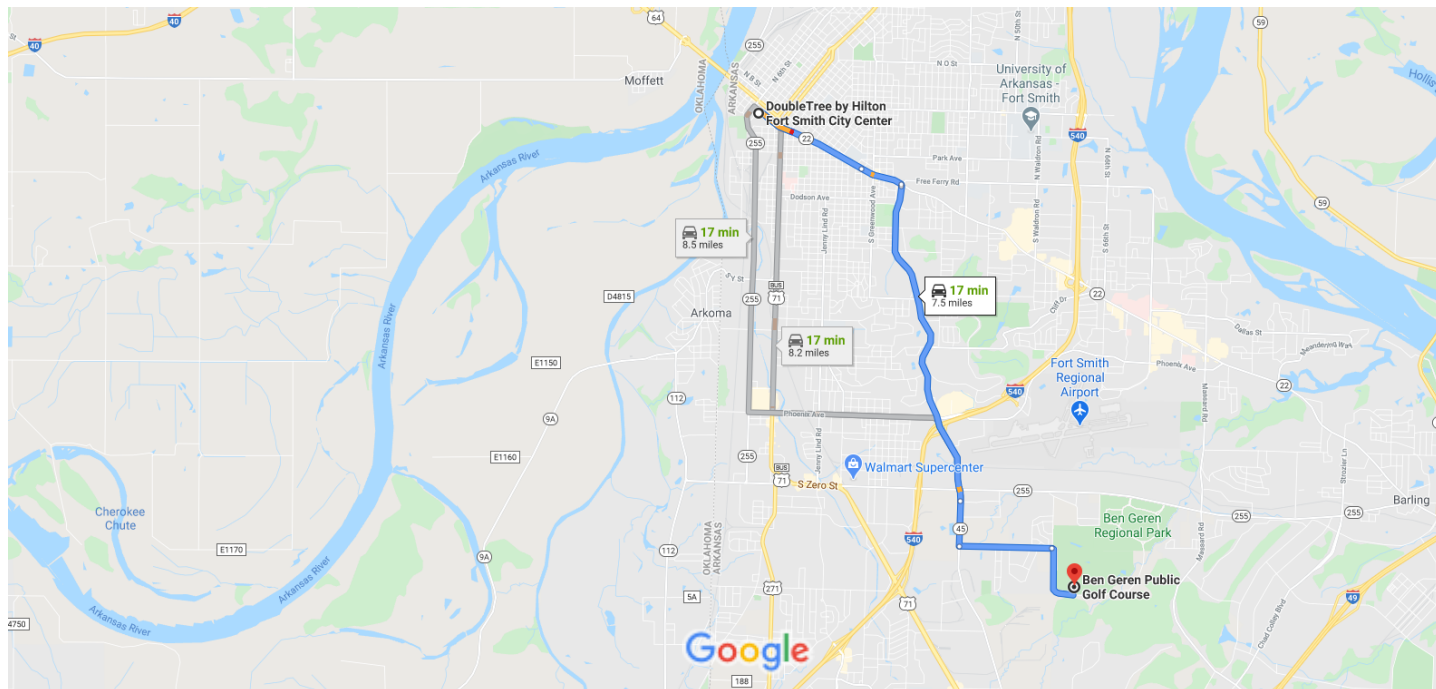

## DoubleTree by Hilton Fort Smith City Center to Ben Geren Public Golf Course

Drive 7.5 miles, 17 min

Hustler Cup Golf Tournament

Map data ©2020 Google 1 mi

### DoubleTree by Hilton Fort Smith City Center

700 Rogers Ave, Fort Smith, AR 72901

- ↑ 1. Head southeast on Rogers Ave toward S 9th St  
1.3 mi
- ↑ 2. Continue straight to stay on Rogers Ave  
Pass by Advance Auto Parts (on the right)  
0.5 mi
- ↘ 3. Turn right toward Old Greenwood Rd  
118 ft
- ↘ 4. Slight right onto Old Greenwood Rd  
3.6 mi
- ↑ 5. Continue onto State Hwy 45  
0.5 mi
- ↙ 6. Turn left onto Geren Rd  
1.0 mi
- ↑ 7. Continue onto Golf Course Loop  
0.7 mi

### Ben Geren Public Golf Course

Fort Smith, AR 72903