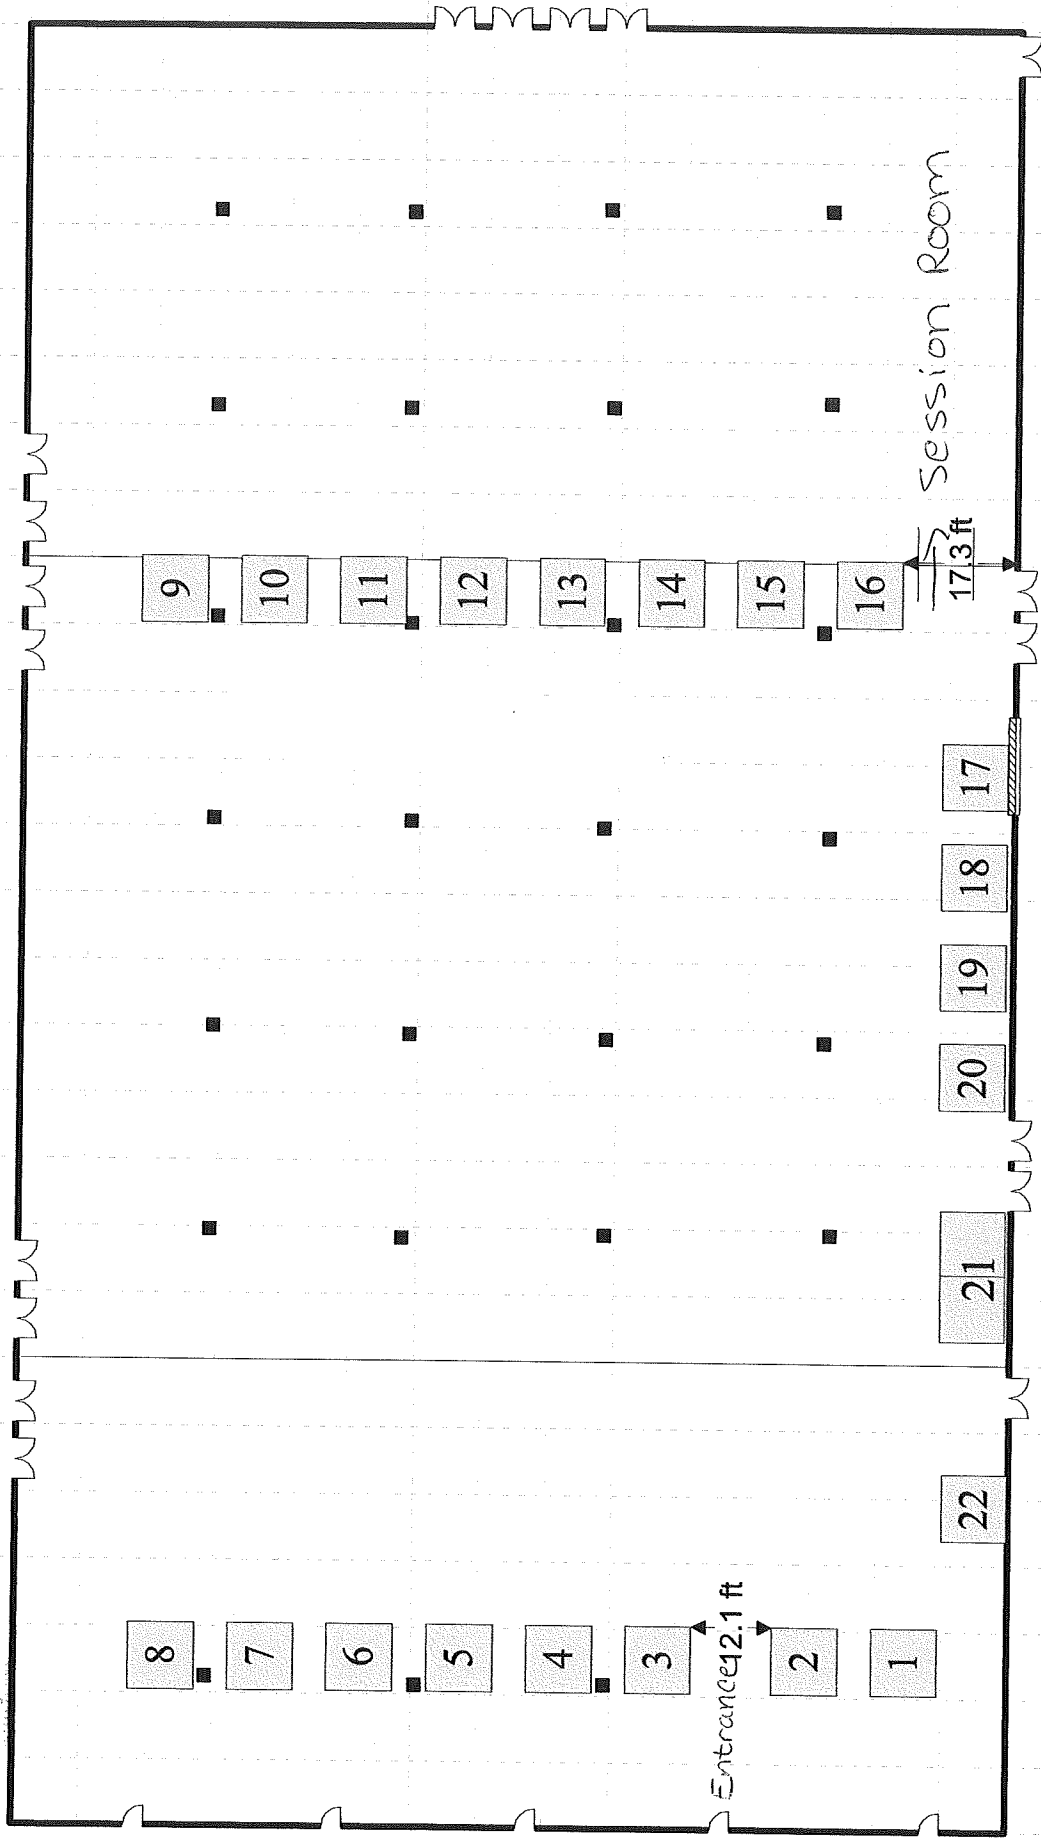

Meeting Matrix

Session Room

17.3 ft

Entrance 12.1 ft

9

10

11

12

13

14

15

16

17

18

19

20

21

22

8

7

6

5

4

3